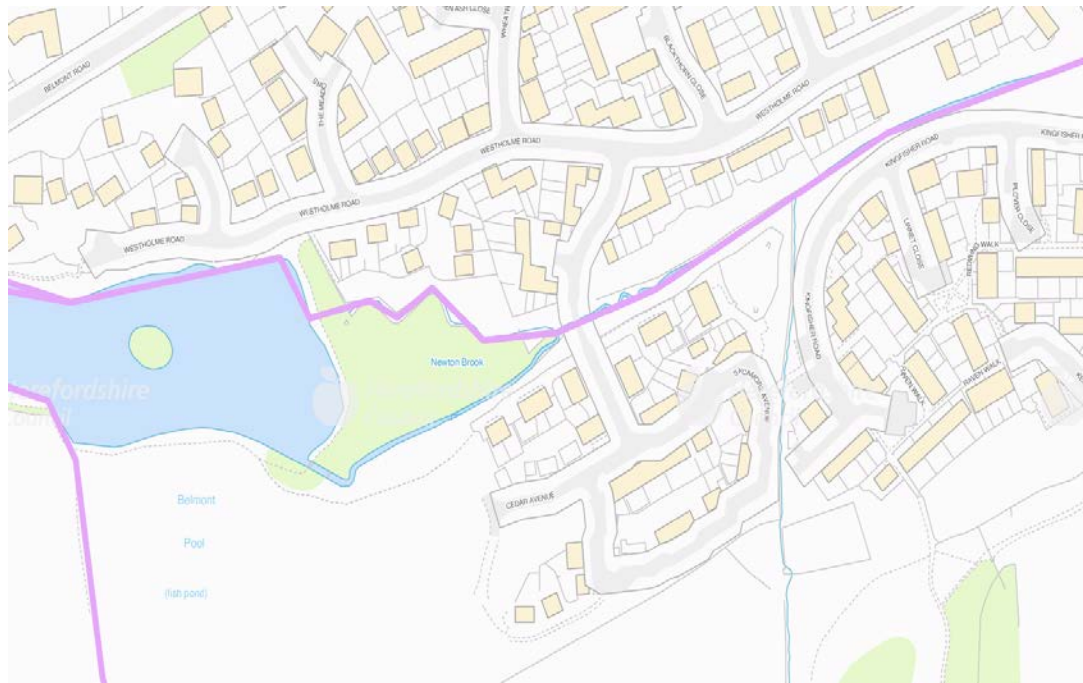

Proposed new boundaries for Belmont Rural

Woodfield Gardens

- The Parish Council proposed including Woodfield Gardens and the Belmont Abbey Complex within the Parish.
- This change can be accommodated with roads and a solid property boundary as the new borders.
- This change would necessitate a ward boundary change as well the parish boundary.
- The area is currently located in Clehonger Parish of Stoney Street Ward.

Cedar and Sycamore Avenue

- The parish has proposed amalgamating Cedar and Sycamore Avenue within Belmont Rural.
- There is no access to these areas other than through Belmont Rural Ward.
- This would necessitate a ward boundary change.
- The affected parish ward would be Hereford, Newton Farm.
- The eastern boundary would follow the solid geography of a waterway.

Cedar and Sycamore Avenue