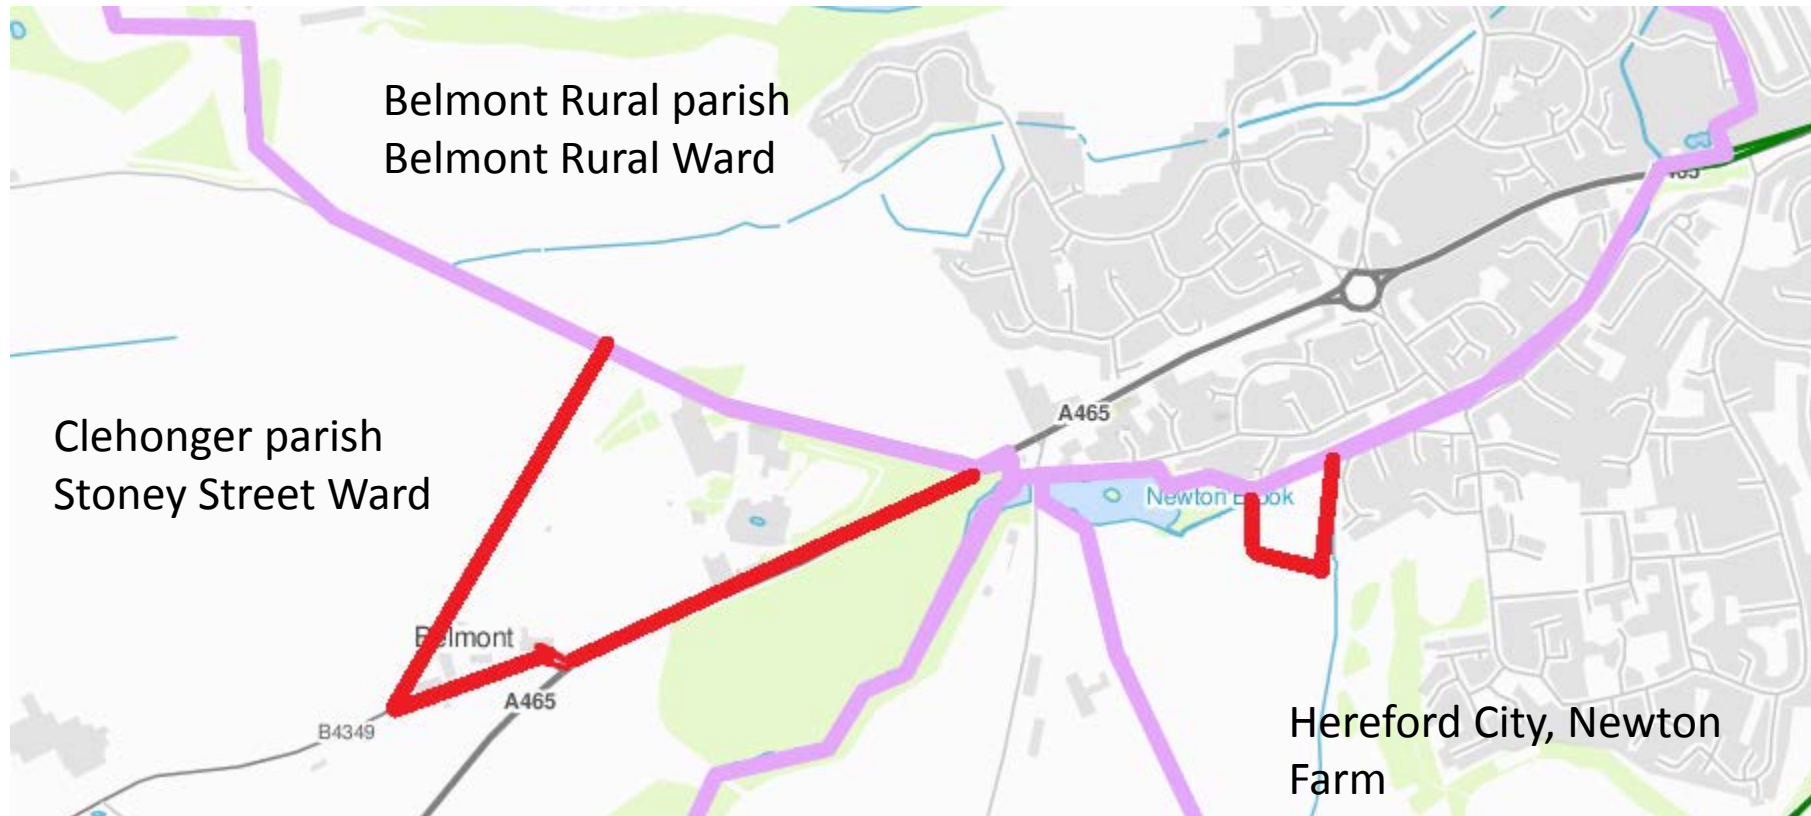

Proposed new boundaries for Belmont Rural

Woodfield Gardens

- The Parish Council proposed including Woodfield Gardens and the Belmont Abbey Complex within the Parish.
- This change can be accommodated with roads and a solid property boundary as the new borders.
- This change would necessitate a ward boundary change as well the parish boundary.
- The area is currently located in Clehonger Parish of Stoney Street Ward.

Cedar and Sycamore Avenue

- The parish has proposed amalgamating Cedar and Sycamore Avenue within Belmont Rural.
- There is no access to these areas other than through Belmont Rural Ward.
- This would necessitate a ward boundary change.
- The affected parish ward would be Hereford, Newton Farm.
- The eastern boundary would follow the solid geography of a waterway.

Cedar and Sycamore Avenue